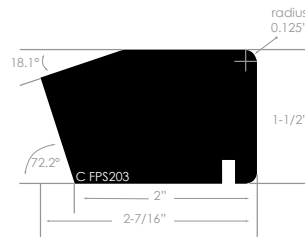

## 90° CORNER | A/BTR

FINGER-JOINTED  
LENGTH: 20'

C M352FJ 2 x 4

## WINDOW SILL | A/BTR

FINGER-JOINTED  
LENGTH: 20'

C FPS203 2 x 3

## WATERTABLE | A/BTR

FINGER-JOINTED  
LENGTH: 20'

C FJP1031 2 x 4